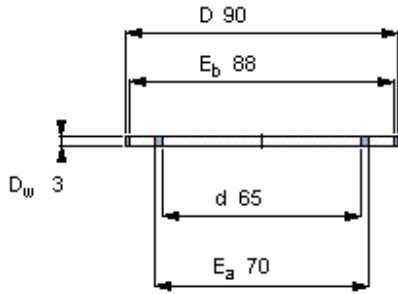

Principal dimensions			Basic load ratings		Speed ratings		Designation
d	D	D _w	C	static C ₀	Reference speed	Limiting speed	
mm			kN		r/min		-
65	90	3	39	255	2000	4000	AXK 6590

AXK 6590

Appropriate bearing washers